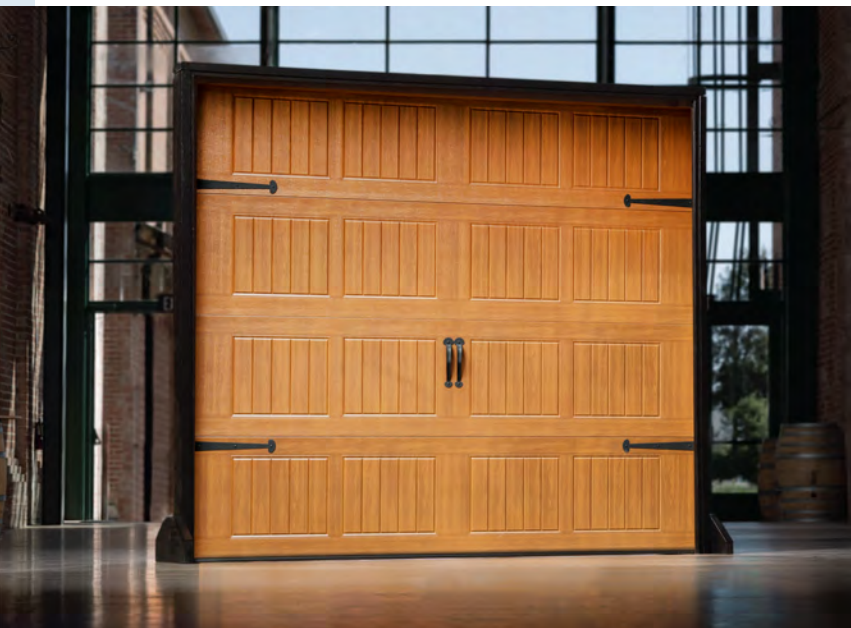

QUINCY SERIES FEATURES

- HOT-DIPPED GALVANIZED STEEL WITH EMBOSSED TEXTURES
- OVER 30 WINDOW DESIGNS AND 7 GLASS OPTIONS — PLUS HARDWARE!
- AVAILABLE IN 9 BAKED-ON POLY PAINT COLORS AND 3 BRUSHED WOOD TONES
- SUITABLE FOR ALL CLIMATES
- AVAILABLE NON-INSULATED OR WITH FOAMED-IN-PLACE POLY INSULATION
- R VALUE: UP TO 17.5
- OUR SIGNATURE FULL-PERIMETER WEATHER SEALING SYSTEM
- LIMITED LIFETIME WARRANTY

SUPERIOR WEATHER SEALS

Our signature full-perimeter weather sealing system ensures your garage door will stand the test of time.

The weather seal edge banding prevents water from penetrating any of the door's sides, including along the top and bottom. Superior weather seals is included in every door we sell, an integral part of every Garage Headquarters installation experience.

FOR MORE OPTIONS:

To see the full collection of customizable garage door panel designs, or to explore more of our premium garage door collections, visit www.garageheadquarters.com/quincy