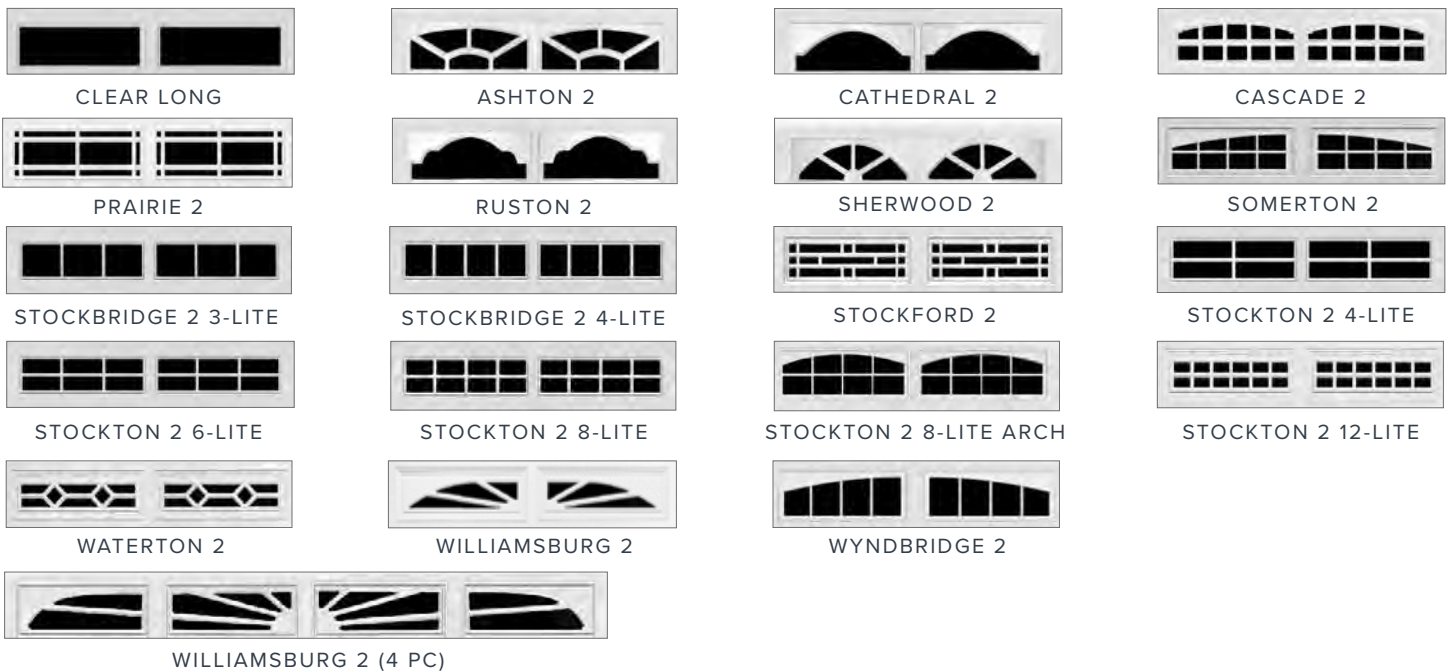

BLACK

MODERN METALLIC FINISHES

SILVER

DARK BRONZE

BLACK FROST

TEXTURED WOOD GRAIN FINISHES

GOLDEN OAK

MISSION OAK

WALNUT

WINDOW SHOP

Available on **STANDARD**, **FLUSH**, **ARTISAN PLANKS**, and **VERTICAL SHORT** panels.

Available on **LONG**, **FLUSH**, **ARTISAN PLANKS**, **VERTICAL LONG**, and **VERTICAL SHORT** panels.

Carriage Style Window Trim. Available on Triple Layer Construction **STANDARD**, **ARTISAN PLANKS**, and **FLUSH** panels only.

Available on **ARTISAN PLANKS** and **MICROGROOVE** panels only.

HARDWARE & GLASS