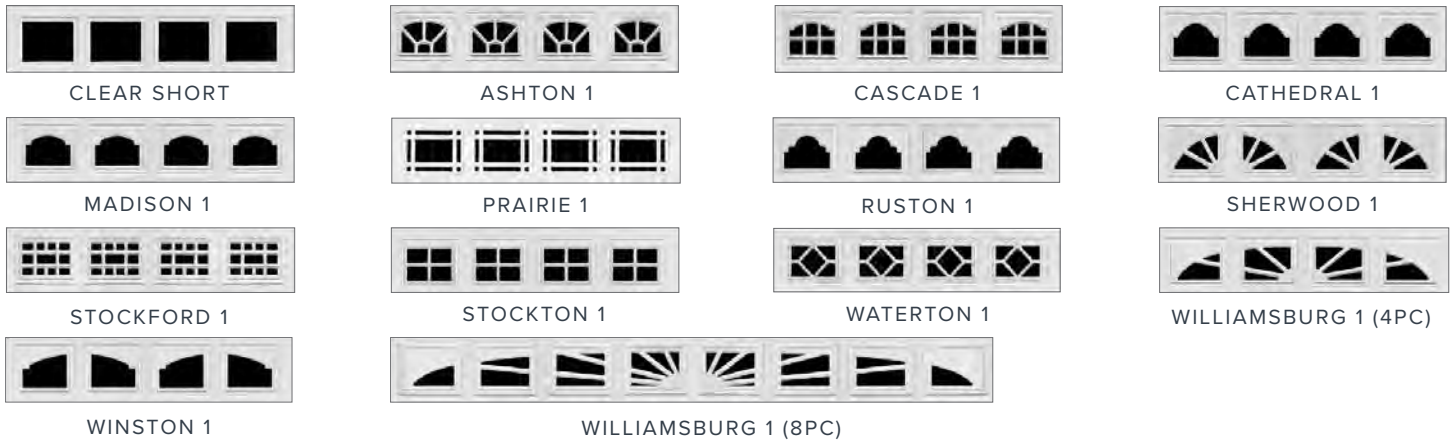

WALNUT

WINDOW SHOP

Available on **STANDARD**, **FLUSH**, **ARTISAN PLANKS**, and **VERTICAL SHORT** panels.

Available on **LONG**, **FLUSH**, **ARTISAN PLANKS**, **VERTICAL LONG**, and **VERTICAL SHORT** panels.